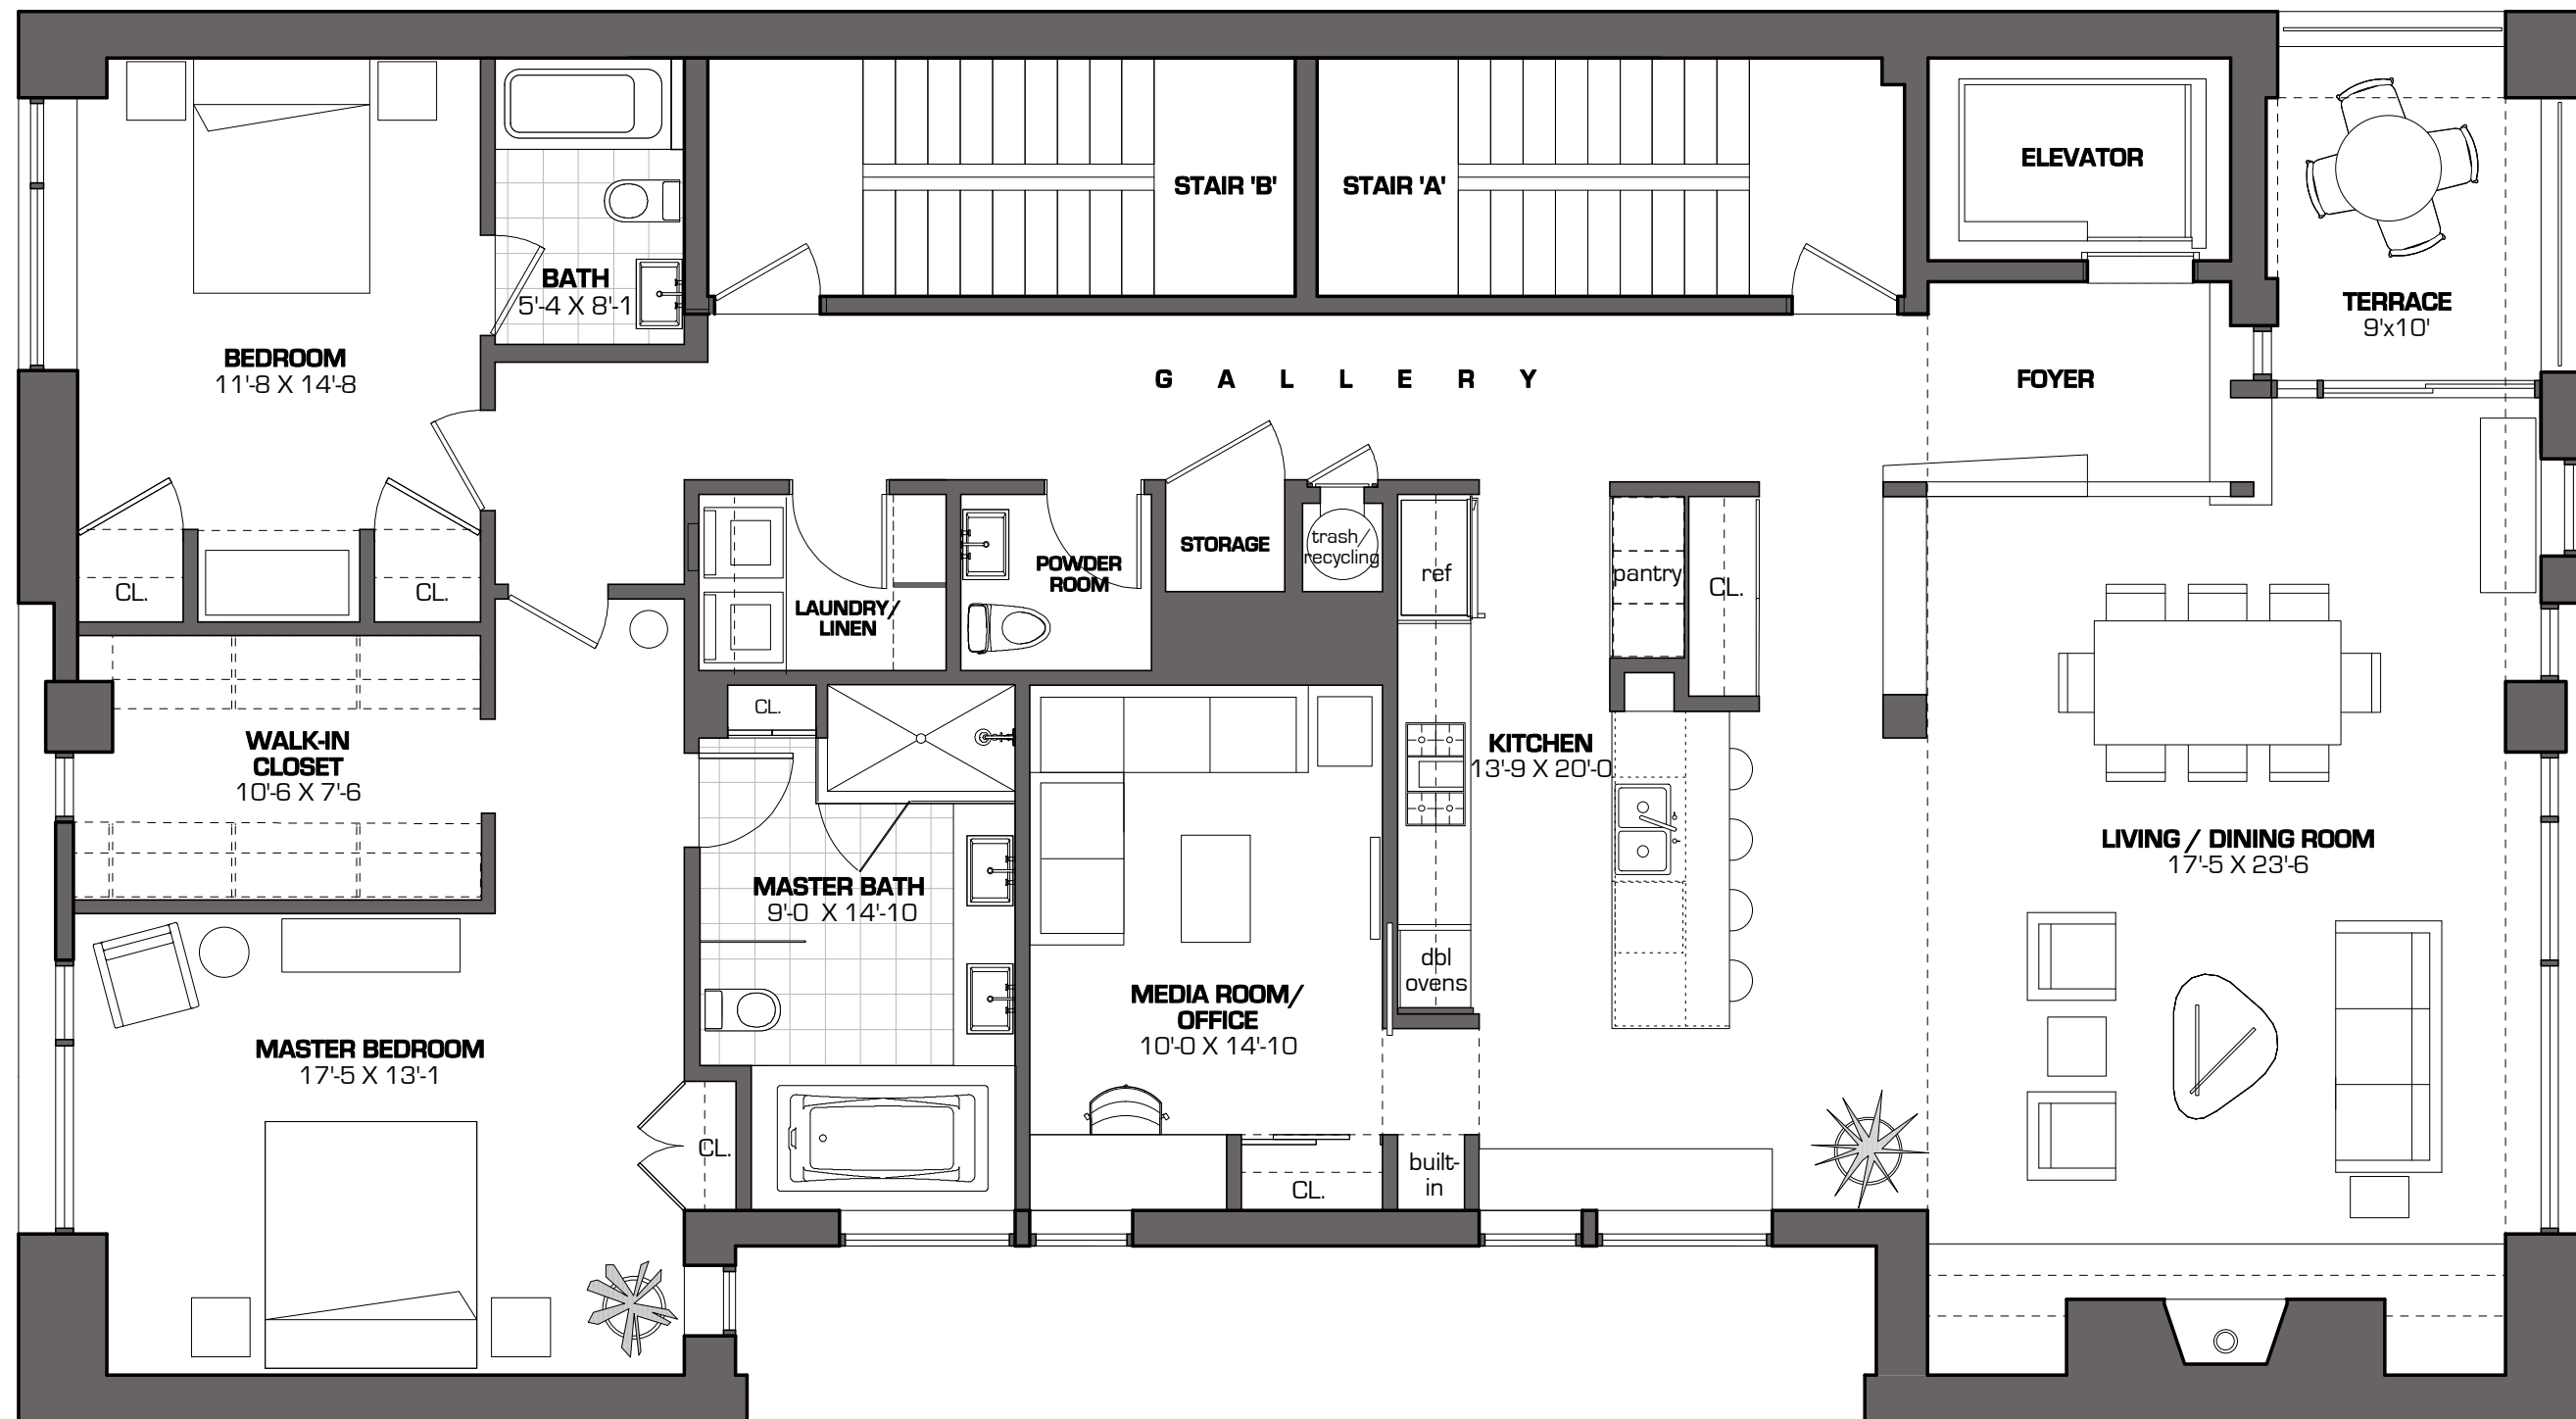

THE RESIDENCE

2 BEDROOM
2.5 BATHS
MEDIA ROOM

GSF 2,210 s.f.
TERRACE 90 s.f.

TOTAL 2,300 s.f.